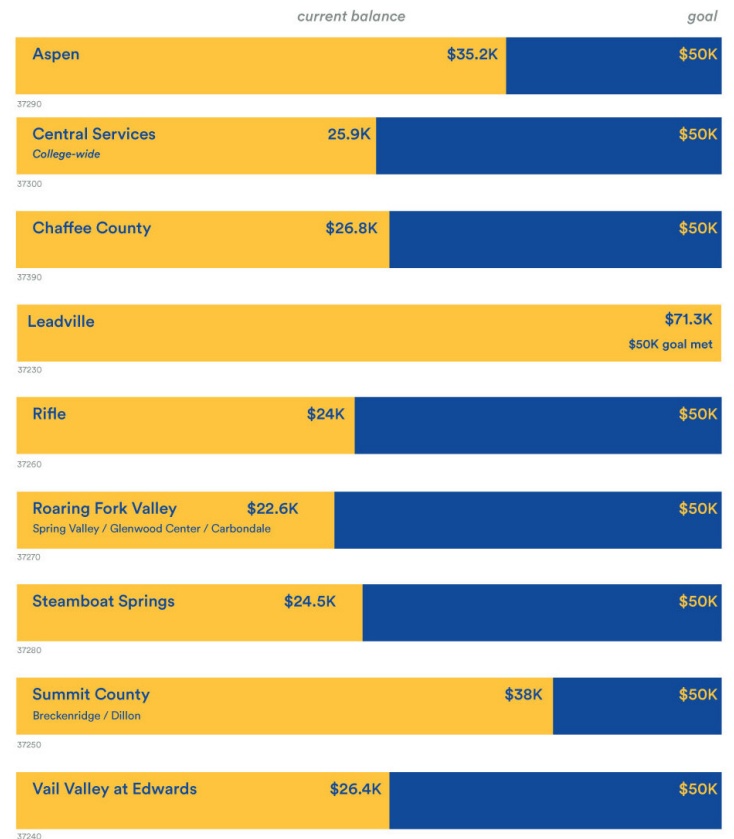

CAMPUS ENDOWMENTS

Love your campus? Donate to your campus endowment to support high-priority needs in perpetuity.