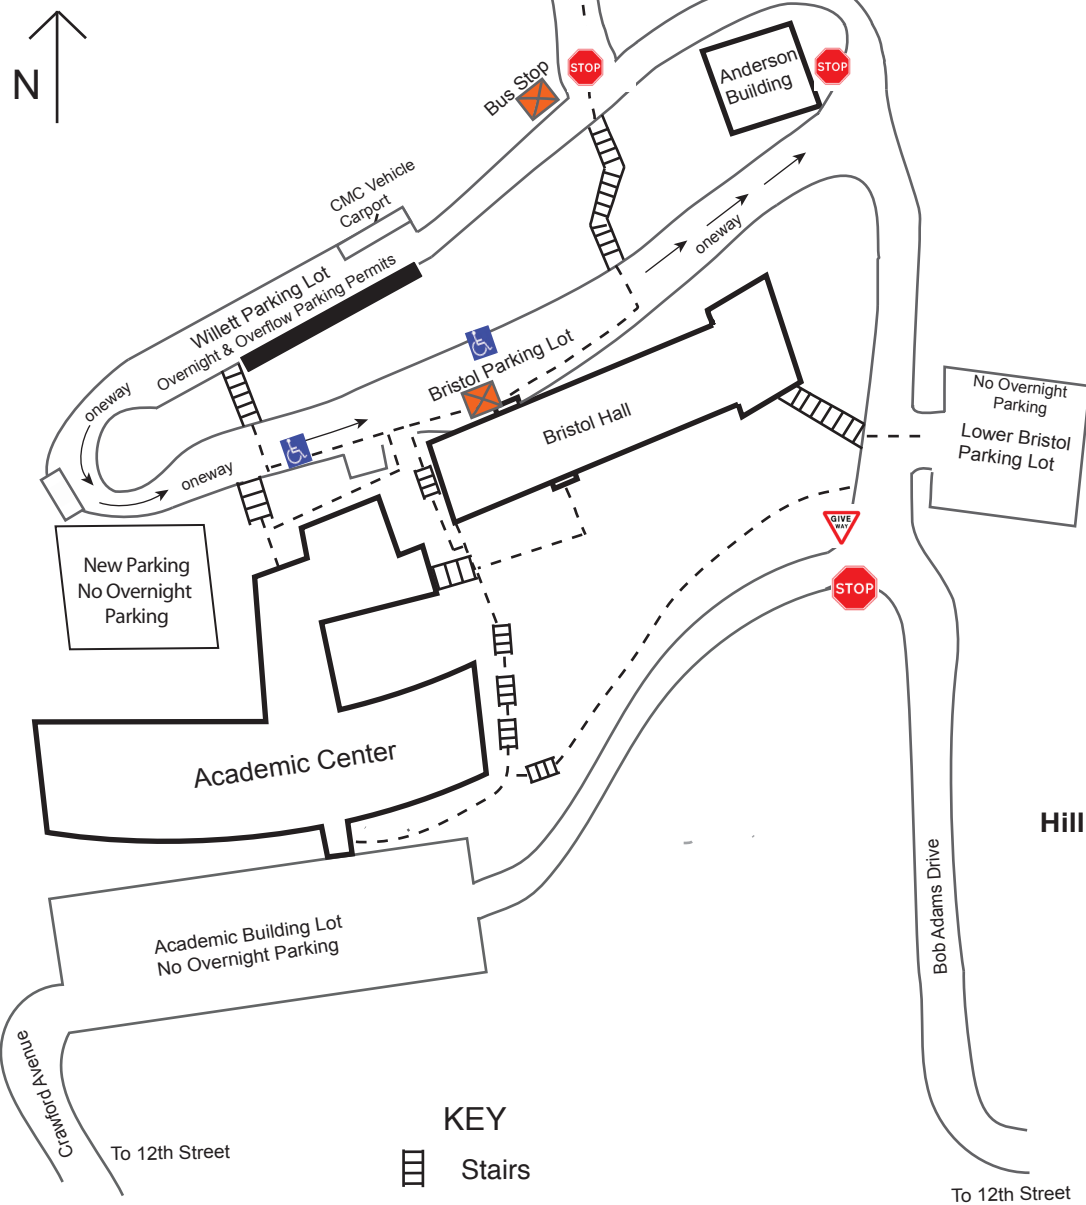

Nature Trail and Disc Golf Course

Campus Facilities

Colorado Mountain College
Alpine Campus
Steamboat Springs
Parking & Pedestrian Access

Bristol Hall

- 1st floor: Alpine Learning Lab
Disability Services
Gymnasium
Classrooms
- 2nd floor: Faculty Offices
Classrooms
Instructional Services
- 3rd floor: Library
Computer Lab
Faculty Offices

Academic Building

- 1st floor: Coord. of Student Life
Residence Life Office
Student Services
Wellness Center
Business Enterprise-Center
Activity Room
Fitness Center
Ski/Snowboard Lab
- 2nd floor: Mac Lab
Resort Mgmt Classroom
EMS Classroom
Outdoor Studies Classroom
Art Classroom
Classrooms
Faculty Offices
- 3rd floor: Administrative Offices
Dinning Center
Culinary Classrm
Eagles Nest-
Conference Room
Campus Store
Student Activity Center
Auditorium
Café

Hill Hall (Residence Hall)

Assist. Coordinator of Student Life

KEY

- Stairs
- Pedestrian
- Bus Stops
- Overnight Parking

Campus Parking

Resident Student Parking

- Hill Hall Permits
- Willett Lot (overflow)
- Overnight Parking

Commuter Parking

- Bristol Lot
- Bristol Lower Lot
- Academic Lot